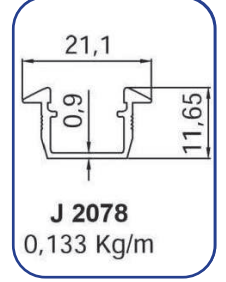

GÖMME PROFİL LED AYDINLATMA

Ürün Kodu: FL01-001 SIDE GÖMME

Ürün Özellikleri

12-24VDC

Gövde Rengi : Mat Eloksal
Renk : Beyaz, Gün Işığı, Mavi
Boylar : 10cm - 600cm
Kullanım Alanı : Dolap yanı, tezgah altı, yatak başucu, raf altı
Kablo Uzunluğu : Opsiyonel

Basit Montaj
Özel Optik Lens
Dokunmatik Kullanılabilir
Alüminyum Gövde
60 LED/Mt 12-24VDC 8-10W/Mt
120 LED/Mt 12-24VDC 10-12W/Mt
Projeye göre özel volt ve led seçenekleriyle üretilmektedir.

Product Features

12-24VDC

Body Color : Anodized Aluminum
Color : White, Warm White, Blue
Lengths : 10cm - 600cm
Usage Area : Wardrobe inside lighting, under bench lighting, bedside, crown
Cable Length : Optional

Easy to Mounting
Special Optic Lens
Suitable to Use With Touch
Aluminum Body
60 LED/Mt 12-24VDC
120 LED/Mt 12-24VDC