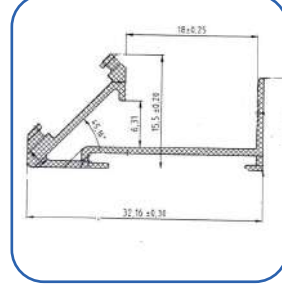

TEK YÖNLÜ 45° RAF ve DOLAP AYDINLATMA

Ürün Kodu: FL01-0013 VENÜS 45 AÇILI KÖŞE