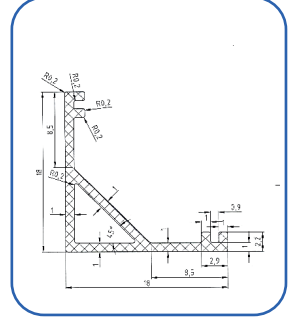

SIVA ÜSTÜ LED AYDINLATMA PROFİLİ

Ürün Kodu: FL01-005 NEHİR OVAL ACILI KÖŞE PROFİL

Ürün Özellikleri

12-24VDC

Gövde Rengi : Mat Eloksal
Renk : Beyaz, Gün Işığı, Mavi
Boylar : 10cm - 600cm
Kullanım Alanı : Dolap yanı, tezgah altı, yatak başucu, raf altı
Kablo Uzunluğu : Opsiyonel

Kanal açmadan sıva üstü basit montaj

Özel Optik Lens

Dokunmatik Kullanılabilir

Alüminyum Gövde

60 LED/Mt 12-24VDC 8-10W/Mt

120 LED/Mt 12-24VDC 10-12W/Mt

Projeye göre özel volt ve led seçenekleriyle üretilmektedir.

Product Features

12-24VDC

Body Color : Anodized Aluminum
Color : White, Warm White, Blue
Lengths : 10cm - 600cm
Usage Area : Wardrobe inside lighting, under bench lighting, bedside, crown
Cable Length : Optional

Easy to Mounting

Special Optic Lens

Suitable to Use With Touch

Aluminum Body

60 LED/Mt 12-24VDC

120 LED/Mt 12-24VDC

It is produced with special volt and led options according to the project.