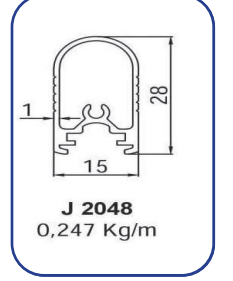

HAREKET SENSÖRLÜ IŞIKLI ASKILIK PROFİLİ

Ürün Kodu: FL01-0010 ALANYA ASKILIK