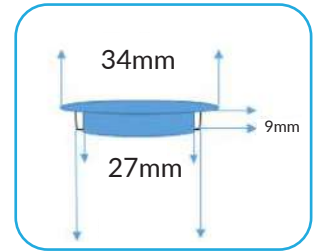

DERLİN ISIYA DAYANIKLI MİNİ SPOT LED AYDINLATMA

Ürün Özellikleri

220VDC

Gövde Rengi : Beyaz, Siyah
Renk : Beyaz, Gün Işığı
Kablo Uzunluğu : Opsiyonel
Kullanım Alanları : Dolap Yanı, tezgah altı, yatak başucu, taç
Basit montaj
Derlin Gövde (Yüksek Isıya Dayanıklı Spot)
18 mm ahşap yüksekliğini aşmayan uygulama

Product Features

220VDC

Body Color : Anodized Aluminum
Color : White, Warm White,
Cable Length : Optional
Kullanım Alanları : Wardrobe side lighting, unde bench lighting, bedside, crown
Easy to Mounthing
Derlin Body
Application not exceeding 18 mm wood height