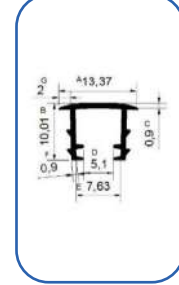

PLASTİK GÖMME LED AYDINLATMA PROFİLİ

Ürün Kodu: FL01-008 GARDENYA PLASTİK GÖMME

Ürün Özellikleri

12-24VDC

Gövde Rengi : Mat Eloksal
Renk : Beyaz, Gün Işıığı, Mavi
Boylar : 10cm - 600cm
Kullanım Alanı : Dolap yanı, tezgah altı, yatak başucu, raf altı
Kablo Uzunluğu : Opsiyonel

Basit montaj
Özel Optik Lens
Dokunmatik Kullanılabilir
Alüminyum Gövde
60 LED/Mt 12-24VDC 8-10W/Mt
120 LED/Mt 12-24VDC 10-12W/Mt
Projeye göre özel volt ve led seçenekleriyle üretilmektedir.

Product Features

12-24VDC

Body Color : Anodized Aluminum
Color : White, Warm White, Blue
Lengths : 10cm - 600cm
Usage Area : Wardrobe inside lighting, under bench lighting, bedside, crown
Cable Length : Optional

Easy to Mounting
Special Optic Lens
Suitable to Use With Touch
Aluminum Body
60 LED/Mt 12-24VDC
120 LED/Mt 12-24VDC
It is produced with special volt and led options according to the project.