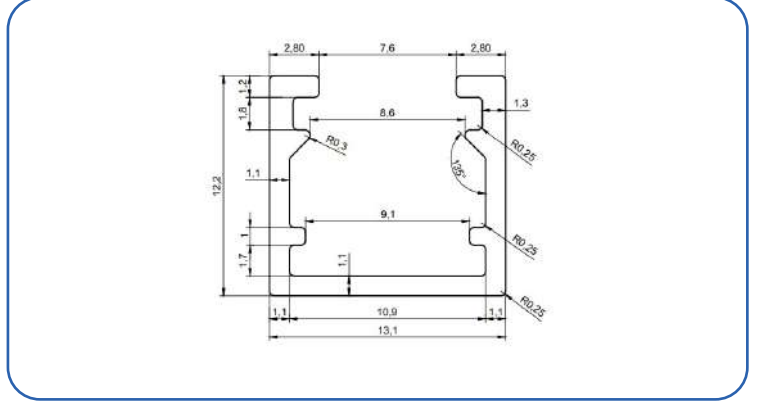

SIVA ÜSTÜ LED AYDINLATMA PROFİLİ

Ürün Kodu: FL01-004 MAVAGAT KARE U PROFİL

Ürün Özellikleri

12-24VDC

Gövde Rengi : Mat Eloksal
Renk : Beyaz, Gün Işığı, Mavi
Boylar : 10cm - 600cm
Kullanım Alanı : Dolap yanı, tezgah altı, yatak başucu, raf altı
Kablo Uzunluğu : Opsiyonel

Kanal açmadan sıva üstü basit montaj
Özel Optik Lens
Dokunmatik Kullanabilme
Alüminyum Gövde
60 LED/Mt 12-24VDC 8-10W/Mt
120 LED/Mt 12-24VDC 10-12W/Mt
Projeye göre özel volt ve led seçene

Product Features

12-24VDC

Body Color : Anodized Aluminum
Color : White, Warm White, Blue
Lengths : 10cm - 600cm
Usage Area : Wardrobe inside lighting, unde bench lighting, bedside, crown
Cable Length : Optional

Easy to Mounthing
Special Optic Lens
Suitable to Use With Touch
Aluminum Body
60 LED/Mt 12-24VDC
120 LED/Mt 12-24VDC

It is produced with special volt and led options according to the project.