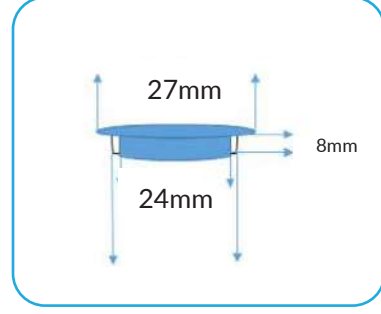

METAL GÖVDE MİNİ SPOT LED AYDINLATMA

Ürün Kodu: FL02-001 POVER LED SPOT ALÜMİNYUM

Ürün Özellikleri

220VDC

Gövde Rengi : Opsiyonel
Renk : Beyaz, Gün Işığı
Kablo Uzunluğu : Opsiyonel
Kullanım Alanları : Dolap Yanı, tezgah altı, yatak başucu, taç
Basit montaj
Alüminyum Gövde
18mm ahşap yüksekliğini aşmayan uygulama

Product Features

220VDC

Body Color : Optional
Color : White, Warm White,
Cable Length : Optional
Kullanım Alanları : Wardrobe side lighting, unde bench lighting, bedside, crown
Easy to Mounthing
Aluminum Body
Application not exceeding 18mm wood height