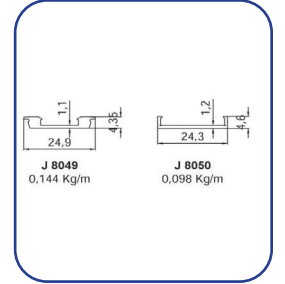

SIVA ÜSTÜ LED AYDINLATMA PROFİLİ

Ürün Kodu: FL01-002 LADIN INCE YÜZEY

Ürün Özellikleri

12-24VDC

Gövde Rengi : Mat Eloksal
Renk : Beyaz, Gün Işığı, Mavi
Boylar : 10cm - 600cm
Kullanım Alanı : Dolap yanı, tezgah altı, yatak başucu, raf altı
Kablo Uzunluğu : Opsiyonel

Kanal açmadan sıva üstü basit montaj

Özel Optik Lens

Dokunmatik Kullanabilme

Alüminyum Gövde

60 LED/Mt 12-24VDC 8-10W/Mt

120 LED/Mt 12-24VDC 10-12W/Mt

Projeye göre özel volt ve led seçenekleriyle üretilmektedir.

Product Features

12-24VDC

Body Color : Anodized Aluminum
Color : White, Warm White, Blue
Lengths : 10cm - 600cm
Usage Area : Wardrobe inside lighting, unde bench lighting, bedside, crown
Cable Length : Optional

Easy to Mounthing

Special Optic Lens

Suitable to Use With Touch

Aluminum Body

60 LED/Mt 12-24VDC

120 LEDMt 12-24VDC

It is produced with special volt and led options according to the project.